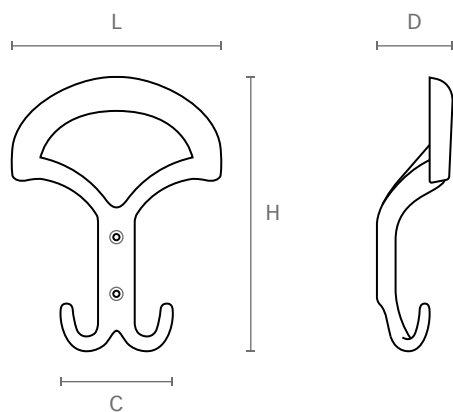

ART. **1080**

design: Studio Mital

Portabito in zama pressofusa, completo di viti e tasselli

Die-cast zamac coat hanger with screws and plugs included.

Misure / Sizes

ART.	L	C	H	D
1080	108	63	145	45

Finiture / Finishes